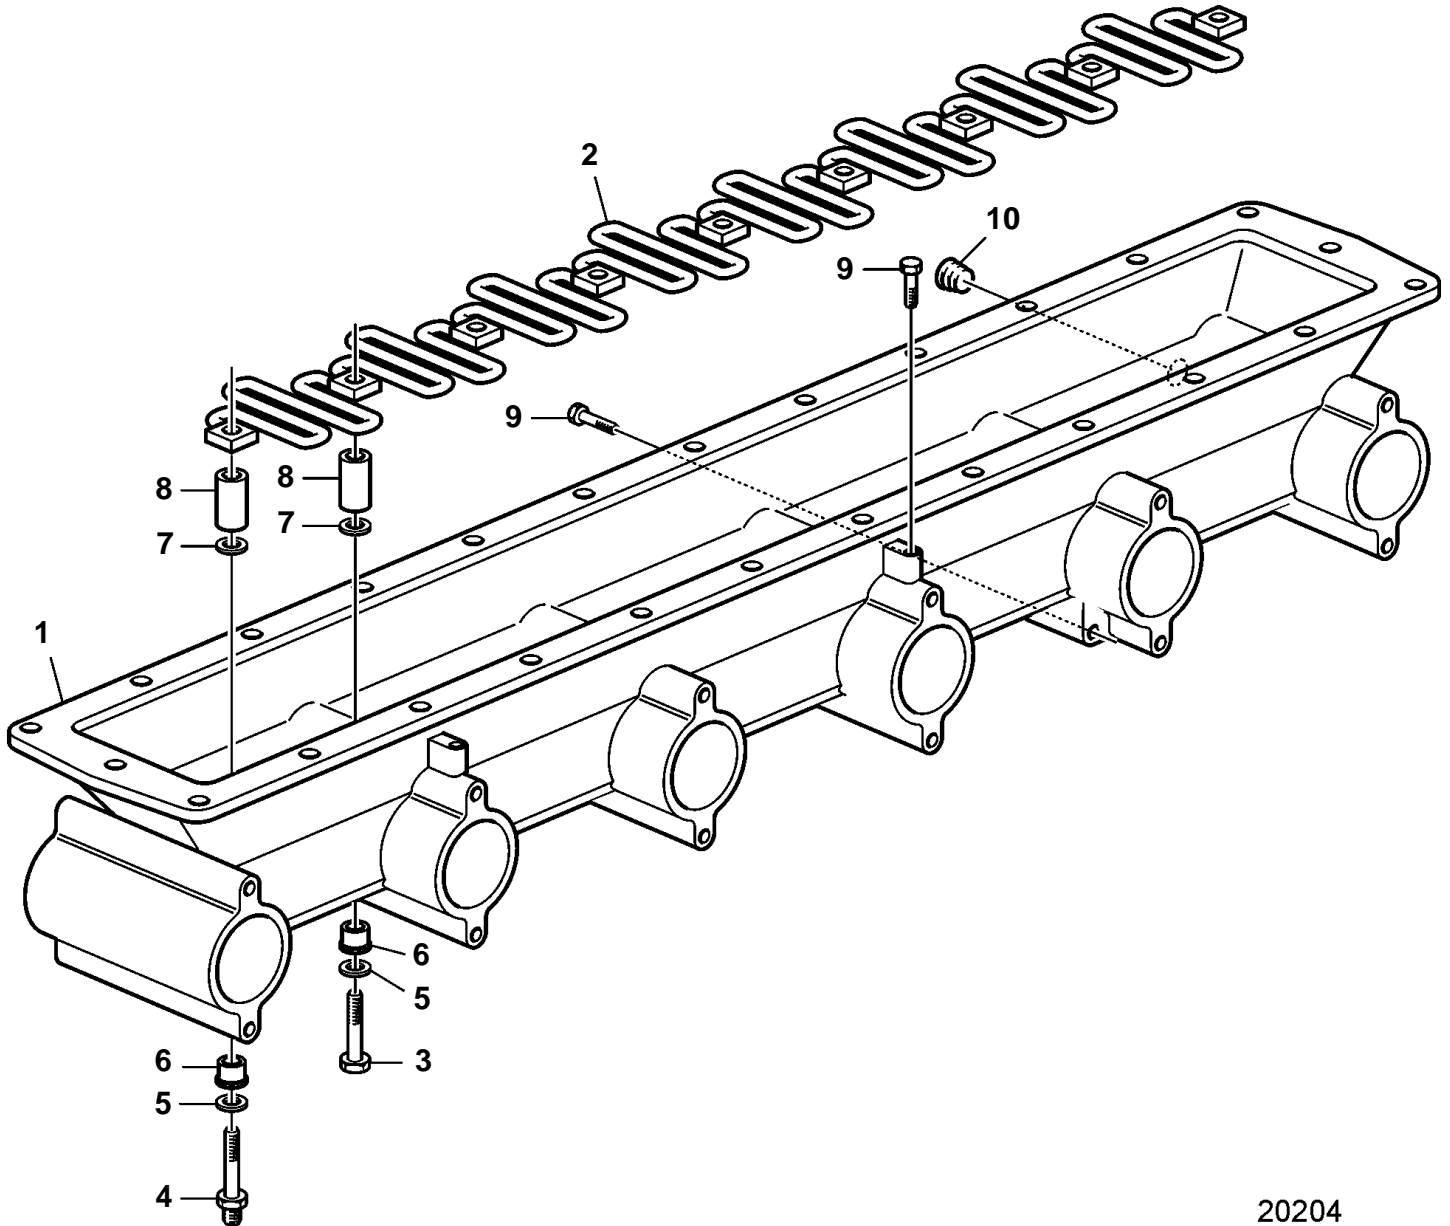

TWD1630V

20204

TWD1630V

REF	PART NO.	QTY	DESCRIPTION	NOTES
1	11158215	1	Inlet pipe	(3826828). Replaced by 1 Inlet pipe 11032230, 1 plug 479977, 4 screw 980103
	11158215	1	Inlet pipe	
2	862609	1	Wire element	
3	955306	7	Screw	
4	849043	2	Terminal screw	
5	192288	9	Washer	
6	468511	9	Bushing	
7	945244	9	Washer	
8	849042	9	Sleeve	
9	980103	4	Hexagon screw	
10	479977	1	Plug	